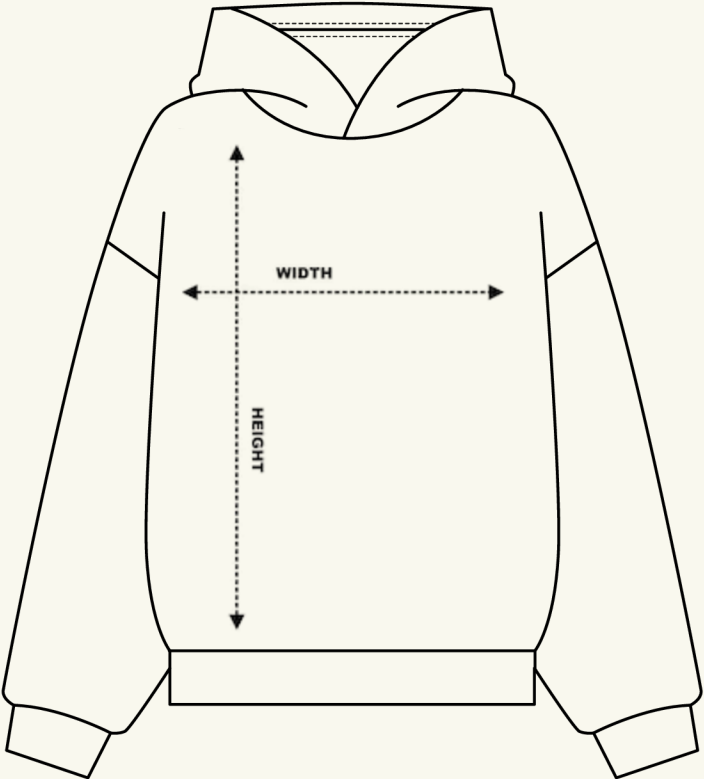

# Size Chart \*

SIZE	LENGTH	WIDTH
S	27	42
M	28	44
L	46	29
XL	48	30
XXL	50	30.5

\*All the measurements are in inches.  
\*Sizes may rarely vary in the range of ± 0.5 - 1 inches.  
\*Indicates garment measurement

# Size Chart \*

SIZE	LENGTH	WIDTH
S	38	25
M	40	26
L	42	27
XL	44	28
XXL	46	29

\*All the measurements are in inches.  
\*Sizes may rarely vary in the range of ± 0.5 - 1 inches.  
\*Indicates garment measurement

# Size Chart \*

SIZE	LENGTH	WIDTH
S	38	26
M	40	27
L	42	28
XL	44	29
XXL	46	30

\*All the measurements are in inches.  
 \*Sizes may rarely vary in the range of ± 0.5 - 1 inches.  
 \*Indicates garment measurement

# Size Chart \*

SIZE	LENGTH	WIDTH
S	38.5	26
M	40.5	27
L	42.5	28
XL	44.5	29
XXL	46.5	30

\*All the measurements are in inches.

\*Sizes may rarely vary in the range of  $\pm 0.5 - 1$  inches.

\*Indicates garment measurement