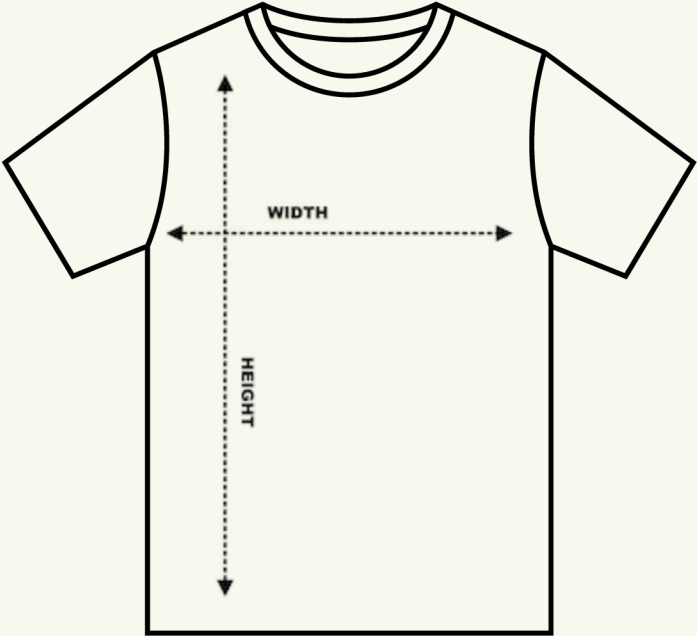

# Size Chart \*

SIZE	LENGTH	WIDTH
S	27	42
M	28	44
L	46	29
XL	48	30
XXL	50	30.5

\*All the measurements are in inches.  
\*Sizes may rarely vary in the range of ± 0.5 - 1 inches.  
\*Indicates garment measurement

# Size Chart \*

SIZE	LENGTH	WIDTH
S	38	25
M	40	26
L	42	27
XL	44	28
XXL	46	29

\*All the measurements are in inches.  
\*Sizes may rarely vary in the range of ± 0.5 - 1 inches.  
\*Indicates garment measurement

# Size Chart \*

SIZE	LENGTH	WIDTH
S	38	26
M	40	27
L	42	28
XL	44	29
XXL	46	30

\*All the measurements are in inches.  
 \*Sizes may rarely vary in the range of ± 0.5 - 1 inches.  
 \*Indicates garment measurement

# Size Chart \*

SIZE	LENGTH	WIDTH
S	38.5	26
M	40.5	27
L	42.5	28
XL	44.5	29
XXL	46.5	30

\*All the measurements are in inches.

\*Sizes may rarely vary in the range of  $\pm 0.5 - 1$  inches.

\*Indicates garment measurement