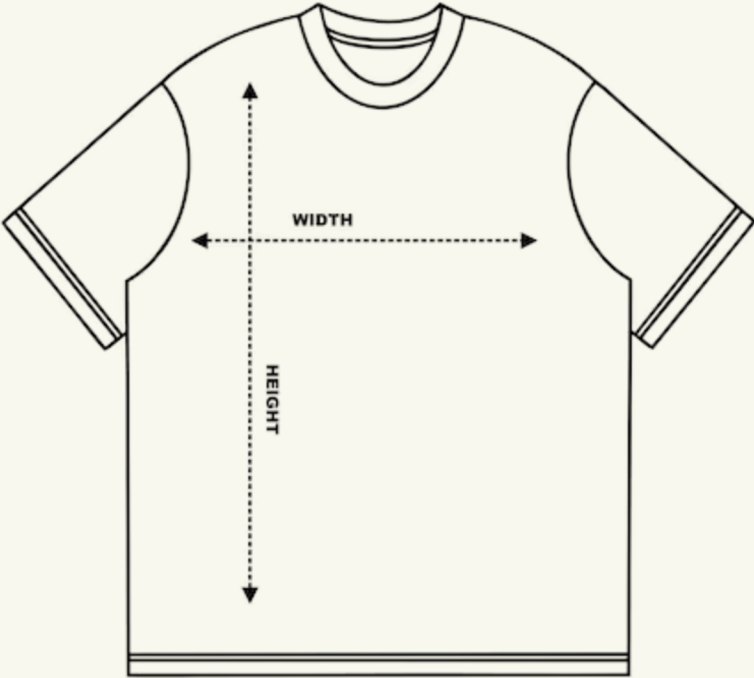

# Size Chart \*

SIZE	LENGTH	WIDTH
S	27	42
M	28	44
L	46	29
XL	48	30
XXL	50	30.5

\*All the measurements are in inches.  
\*Sizes may rarely vary in the range of ± 0.5 - 1 inches.  
\*Indicates garment measurement

# Size Chart \*

SIZE	LENGTH	WIDTH
S	38	25
M	40	26
L	42	27
XL	44	28
XXL	46	29

\*All the measurements are in inches.  
\*Sizes may rarely vary in the range of ± 0.5 - 1 inches.  
\*Indicates garment measurement

# Size Chart \*

SIZE	LENGTH	WIDTH
S	38	26
M	40	27
L	42	28
XL	44	29
XXL	46	30

\*All the measurements are in inches.  
 \*Sizes may rarely vary in the range of ± 0.5 - 1 inches.  
 \*Indicates garment measurement

# Size Chart \*

SIZE	LENGTH	WIDTH
S	38.5	26
M	40.5	27
L	42.5	28
XL	44.5	29
XXL	46.5	30

\*All the measurements are in inches.

\*Sizes may rarely vary in the range of  $\pm 0.5 - 1$  inches.

\*Indicates garment measurement